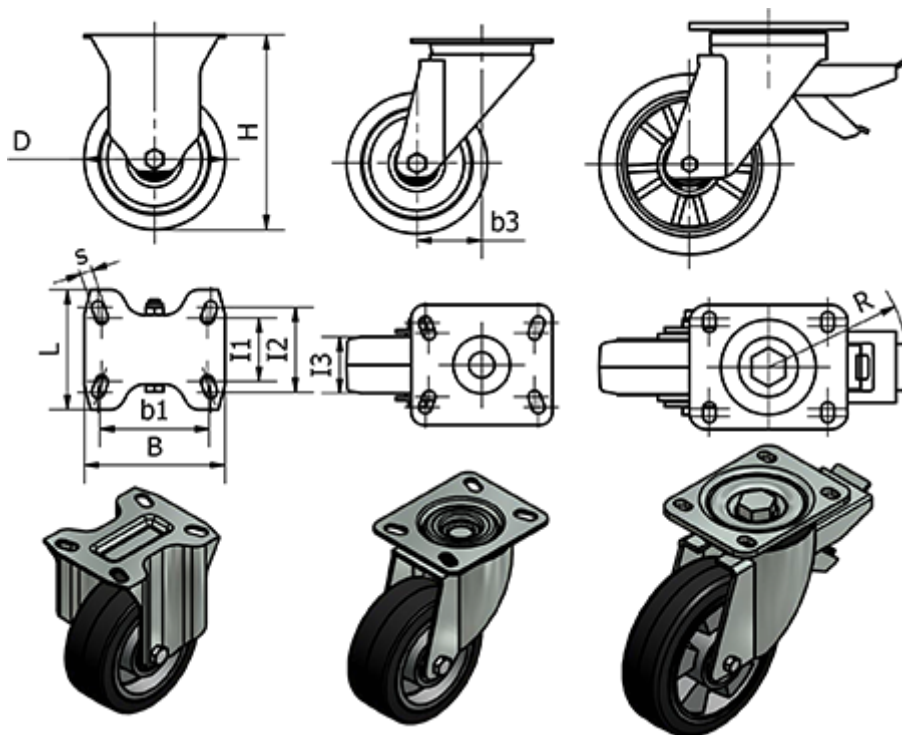

# Data Sheet

Article number: 2314452775

Description: E+G Cast iron wheel 452775  
RE.G2-100-SSL-H - Drejelig konsol u/bremse

## Measures

	= -	I1	= 60	Weight (g) = 131
B	= 100	I2	= -	
b1	= 80	I3	= 40	
b3	= 46	L	= 85	
Code	= 452775	R	= -	
D	= 100	Rolling resistance (N)	= 180	
Dynamic carrying capacity (N)	= 1800	s	= 9	
H	= 138	Type	= RE.G2-100-SSL-H	